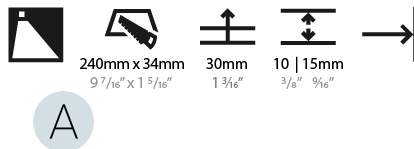

GENERAL

Series: Delight
Subseries: Delight String
Brand: Prolicht
Division: Architectural
Mounting Type: Recessed
Mounting Location: Wall
Subcategory: Step Light

PHYSICAL

Shape: Rectangle
Width (mm): 40
Width (in): 1 9/16
Height (mm): 250
Depth (mm): 26
Height (in): 9 13/16
Depth (in): 1
Ceiling Thickness (mm): 10 / 12 / 15
Ceiling Thickness (in): 3/8 or 1/2 or 9/16
Min. Recessing Depth (mm): 30
Min. Recessing Depth (in): 1 3/16
Light Distribution: Asymmetric
Weight (kg): .83
Weight (lbs): 1.8
Fixture Finish: SSR / BKV / CWI / CRY / HAB / LAG / UFT / ITA / RUA / RUR / MIC / FTG / MYG / TWT / LOD / PUS / FRO / FUP / KIA / POP / BLS / SPG / MEY / GOH / GUM / CHC / COM / ABZ / JAG / OBR / MOS / ROR
Fixture Material: Aluminum
Cut-out Measurements: 240mm / 9 7/16" x 34mm / 1 5/16"

ELECTRICAL

Lamp Type: LED (Zhaga Standard)
Input Wattage (W): 2.2
Total Output Wattage (W): 2
Dimming: Non-Dimming / Phase Dimming (120Vac only) / 0-10V Dimming
Driver Included: No
Driver Location: Remote
Driver Type: Constant Current - 120 / 277Vac
Driver Class: Class 2
Input Voltage (V): 120 - 277
Constant Current (MA): 700

LED

Number of LEDs: 1
Color Temperature (°K): 2700 / 3000 / 3500 / 4000
Max. Delivered Lumen (lm): 30
CRI: >90 CRI
Lamp Life (hrs): 50000

OPTICAL

RATINGS AND CERTIFICATIONS

Certified By: Certified for North American Standards
IP rating: IP20

PROJECT
TYPE
SPECIFIER
QUANTITY
DATE