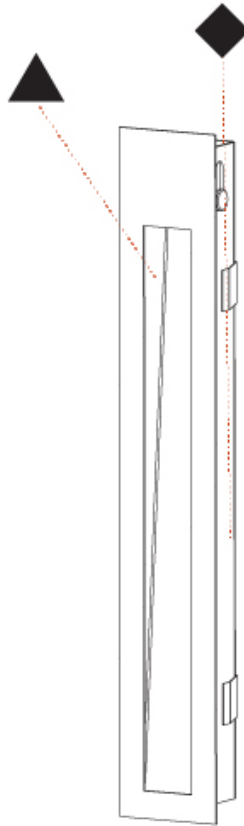

PROJECT	
TYPE	
SPECIFIER	
QUANTITY	
DATE	

DELIGHT STRING RECESSED

A35696-

base number	Color	Finishes	Finishes
	Temperature	(Diamond)	(Triangle)

- To build a product code in our configurator select the specify button on the base model # product page
- To build a manual product code on this datasheet choose from the options listed below in blue font and add the suffix to the base model #

GENERAL

Series: Delight
Subseries: Delight String Wide
Brand: Prolicht
Division: Architectural
Mounting Type: Recessed
Mounting Location: Wall
Subcategory: Step Light

PHYSICAL

Shape: Rectangle
Length (mm): 250
Length (in): 9 ¹³ / ₁₆
Width (mm): 40
Width (in): 1 ⁹ / ₁₆
Height (mm): 250
Depth (mm): 26
Height (in): 9 ¹³ / ₁₆
Depth (in): 1
Ceiling Thickness (mm): 10 / 12 / 15
Ceiling Thickness (in): 3/8 or 1/2 or 9/16
Min. Recessing Depth (mm): 30
Min. Recessing Depth (in): 1 ³ / ₁₆
Light Distribution: Asymmetric
Weight (kg): .83
Weight (lbs): 1.8
Fixture Finish: SSR / BKV / CWI / CRY / HAB / LAG / UFT / ITA / RUA / RUR / MIC / FTG / MYG / TWT / LOD / PUS / FRO / FUP / KIA / POP / BLS / SPG / MEY / GOH / GUM / CHC / COM / ABZ / JAG / OBR / MOS / ROR
Fixture Material: Aluminum
Cut-out Measurements: 240mm / 9 7/16" x 34mm / 1 5/16"

DELIGHT STRING WIDE RECESSED

A35699-

PROJECT

TYPE

SPECIFIER

QUANTITY

DATE

A