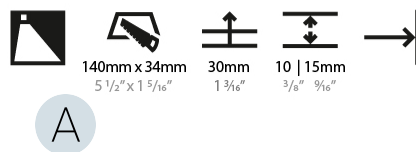

GENERAL

Series: Delight
Subseries: Delight String
Brand: Prolicht
Division: Architectural
Mounting Type: Recessed
Mounting Location: Wall
Subcategory: Step Light

PHYSICAL

Shape: Rectangle
Width (mm): 40
Width (in): 1 9/16
Height (mm): 150
Depth (mm): 26
Height (in): 5 7/8
Depth (in): 1
Ceiling Thickness (mm): 10 / 12 / 15
Ceiling Thickness (in): 3/8 or 1/2 or 9/16
Min. Recessing Depth (mm): 30
Min. Recessing Depth (in): 1 3/16
Light Distribution: Asymmetric
Weight (kg): .21
Weight (lbs): .46
Installation Requirement: 140mm / 5 1/2" x 34mm / 1 5/16"
Fixture Finish: SSR / BKV / CWI / CRY / HAB / LAG / UFT / ITA / RUA / RUR / MIC / FTG / MYG / TWT / LOD / PUS / FRO / FUP / KIA / POP / BLS / SPG / MEY / GOH / GUM / CHC / COM / ABZ / JAG / OBR / MOS / ROR
Fixture Material: Aluminum

ELECTRICAL

Lamp Type: LED (Zhaga Standard)
Input Wattage (W): 2.2
Total Output Wattage (W): 2
Dimming: Non-Dimming / Phase Dimming (120Vac only) / 0-10V Dimming
Driver Included: No
Driver Location: Remote
Driver Type: Constant Current - 120 / 277Vac
Driver Class: Class 2
Input Voltage (V): 120 - 277
Constant Current (MA): 700

LED

Number of LEDs: 1
Color Temperature (°K): 2700 / 3000 / 3500 / 4000
Max. Delivered Lumen (lm): 30
CRI: >90 CRI
Lamp Life (hrs): 50000

OPTICAL

RATINGS AND CERTIFICATIONS

Certified By: Certified for North American Standards
IP rating: IP20